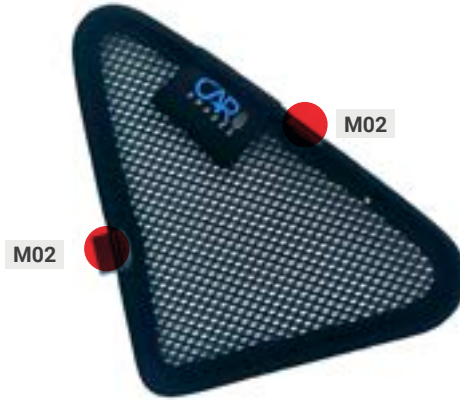

RENAULT CAPTUR | HATCH REN-CAPT-5-B

Included Components:

Side Window Shades

Tailgate Shades

Port Window Shades

M01

M02 x8

M03

P02

CLEANER

TRIM TOOL x1

RENAULT CAPTUR | HATCH

REN-CAPT-5-B

Side Windows

Side Window Shades - x2

CLIP PLACEMENT

M05 - x4

Trim Tool - x1

01

02

03

04

RENAULT CAPTUR | HATCH

REN-CAPT-5-B

Port Windows

Port Window Shades - x2

CLIP PLACEMENT

M02- x4

RENAULT CAPTUR | HATCH

REN-CAPT-5-B

Tailgate Window

CLIP PLACEMENT