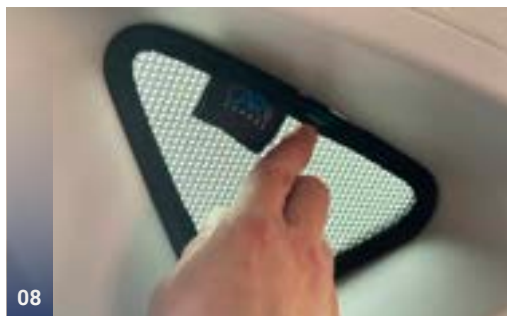

Port Windows

Port Window Shades - x2

CLIP PLACEMENT

M02- x4

RENAULT CAPTUR | HATCH

REN-CAPT-5-B

Tailgate Window

CLIP PLACEMENT