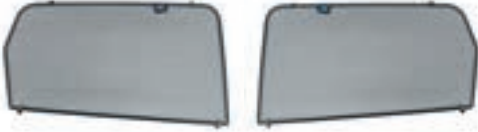

## NISSAN X-TRAIL | SUV NIS-XTRL-5-D

### Included Components:

Side Window Shades

Tailgate Shades

Port Window Shades

M01

M02 - x10

M03

M04

M05 - x2

M09

M11

M12 - x2

M13 - X4

M14 - x1

P01

P02