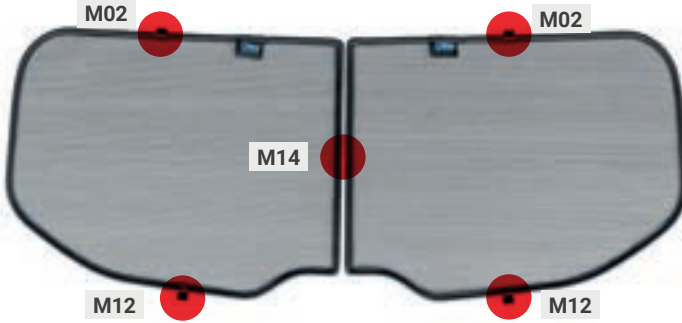

NISSAN X-TRAIL | SUV

NIS-XTRL-5-D

Tailgate Window

CLIP PLACEMENT

Tailgate Shades - x2

M02 - x2

M12 - x2

M14 - x1