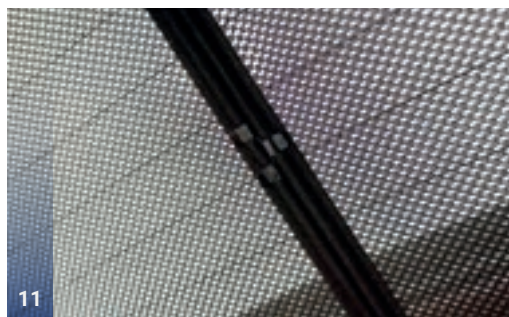

### Tailgate Window

CLIP PLACEMENT

Tailgate Shades - x2

M02 - x2

M12 - x2

M14 - x1