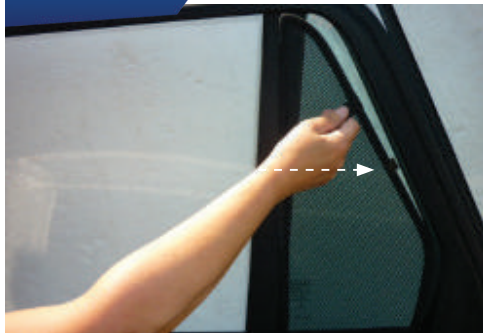

Installation Manual

RANGE ROVER (VOGUE) 5DR
LRO-RR-5-B-18

COMPONENTS INCLUDED

FIXING CLIPS

CL-M02 x 6

Side Shade (A) Installation

RANGE ROVER (VOGUE) 5DR
LRO-RR-5-B-18

COMPONENTS NEEDED:

STEP #1

ATTACH CLIPS ON SHADE EDGES

STEP #2

POSITION THE SIDE SHADE

STEP #3

INSERT CLIPS BEHIND INTERIOR TRIM

STEP #4

ENSURE SECURELY FITTED IN PLACE