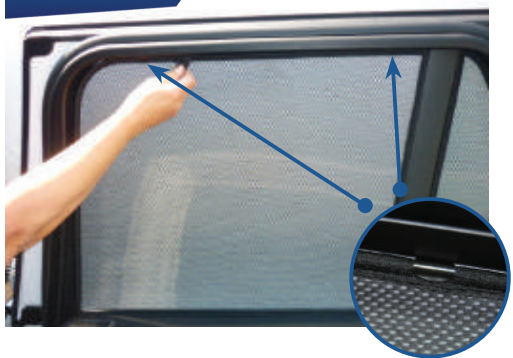

STEP #3

INSERT CLIPS BEHIND INTERIOR TRIM