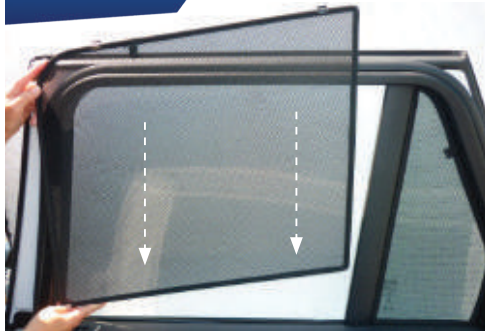

STEP #1

ATTACH CLIPS ON SHADE EDGES

STEP #2

POSITION THE SIDE SHADE

STEP #3

INSERT CLIPS BEHIND INTERIOR TRIM

STEP #4

ENSURE SECURELY FITTED IN PLACE

CAR
SHADES

Side Shade (B) Installation

RANGE ROVER (VOGUE) 5DR
LRO-RR-5-B-18

COMPONENTS NEEDED:

STEP #1

ATTACH CLIPS ON SHADE EDGES

STEP #2

POSITION THE SIDE SHADE