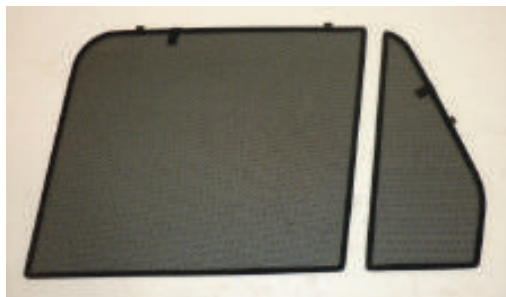

Installation Manual

RANGE ROVER (VOGUE) 5DR
LRO-RR-5-B-18

COMPONENTS INCLUDED

FIXING CLIPS

CL-M02 x 6

Side Shade (A) Installation

RANGE ROVER (VOGUE) 5DR
LRO-RR-5-B-18

COMPONENTS NEEDED:

STEP #1

ATTACH CLIPS ON SHADE EDGES

STEP #2

POSITION THE SIDE SHADE

STEP #3

INSERT CLIPS BEHIND INTERIOR TRIM

STEP #4

ENSURE SECURELY FITTED IN PLACE

CAR
SHADES

Side Shade (B) Installation

RANGE ROVER (VOGUE) 5DR
LRO-RR-5-B-18

COMPONENTS NEEDED:

STEP #1

ATTACH CLIPS ON SHADE EDGES

STEP #2

POSITION THE SIDE SHADE