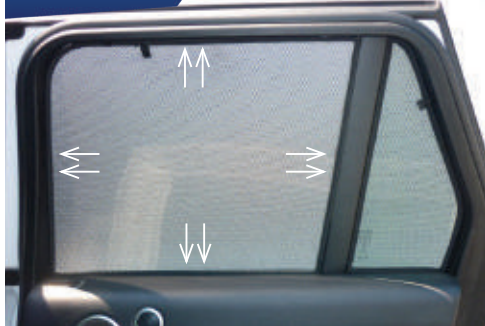

STEP #1

ATTACH CLIPS ON SHADE EDGES

STEP #2

POSITION THE SIDE SHADE

STEP #3

INSERT CLIPS BEHIND INTERIOR TRIM

STEP #4

ENSURE SECURELY FITTED IN PLACE

CAR
SHADES

Side Shade (B) Installation

RANGE ROVER (VOGUE) 5DR
LRO-RR-5-B-18

COMPONENTS NEEDED:

STEP #1

ATTACH CLIPS ON SHADE EDGES

STEP #2

POSITION THE SIDE SHADE

STEP #3

INSERT CLIPS BEHIND INTERIOR TRIM

STEP #4

ENSURE SECURELY FITTED IN PLACE

CAR
SHADES