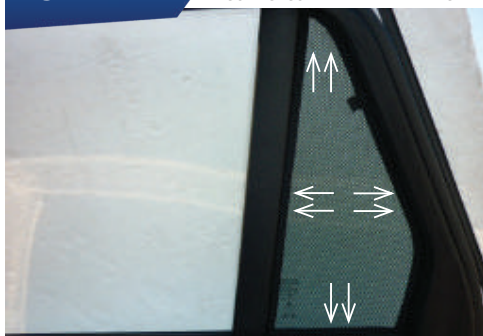

Installation Manual

RANGE ROVER (VOGUE) 5DR
LRO-RR-5-B-18

COMPONENTS INCLUDED

FIXING CLIPS

CL-M02 x 6

Side Shade (A) Installation

RANGE ROVER (VOGUE) 5DR
LRO-RR-5-B-18

COMPONENTS NEEDED:

STEP #1

ATTACH CLIPS ON SHADE EDGES

STEP #2

POSITION THE SIDE SHADE

STEP #3

INSERT CLIPS BEHIND INTERIOR TRIM

STEP #4

ENSURE SECURELY FITTED IN PLACE

CAR
SHADES

Side Shade (B) Installation

RANGE ROVER (VOGUE) 5DR
LRO-RR-5-B-18

COMPONENTS NEEDED:

STEP #1

ATTACH CLIPS ON SHADE EDGES

STEP #2

POSITION THE SIDE SHADE