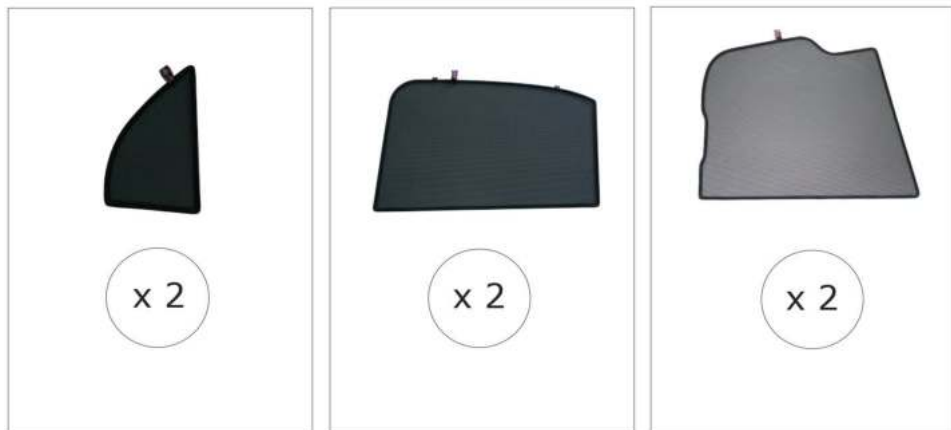

Installation Manual

JAGUAR XJ (SWB) 4DR
JAG-XJSE-4-B

COMPONENTS INCLUDED

CL-M02 x 4

CL-M01 x 2

Installation

JAGUAR XJ (SWB) 4DR

JAG-XJSE-4-B