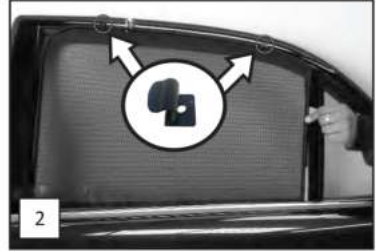

Installation Manual

JAGUAR XJ (SWB) 4DR
JAG-XJSE-4-B

COMPONENTS INCLUDED

CL-M02 x 4

CL-M01 x 2

Installation

JAGUAR XJ (SWB) 4DR

JAG-XJSE-4-B