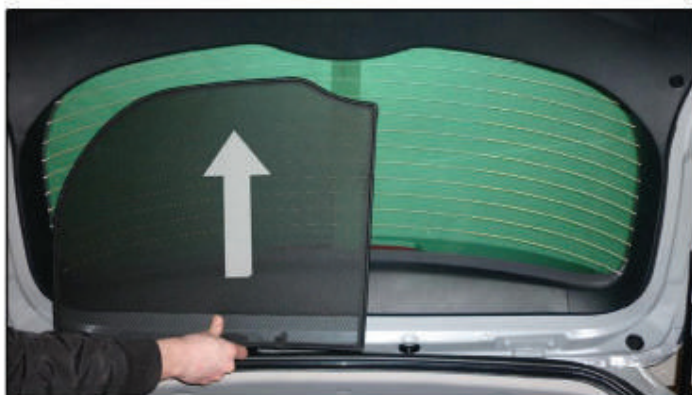

Installation

HYUNDAI ix35 5DR

HYU-IX35-5-A

TAILGATE SHADE INSTALLATION