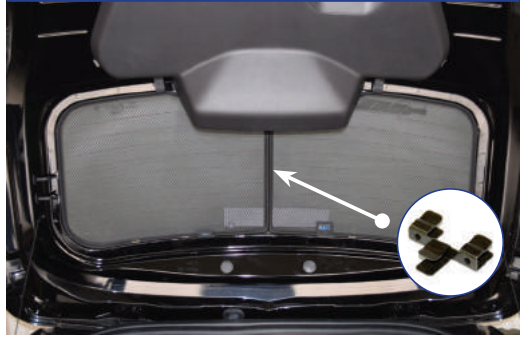

Repeat this whole process for the other side.

Installation

FORD KA PLUS 5DR
FOR-KAPL-5-A

Tailgate Shade Installation

STEP 7

STEP 8

STEP 9

STEP 10