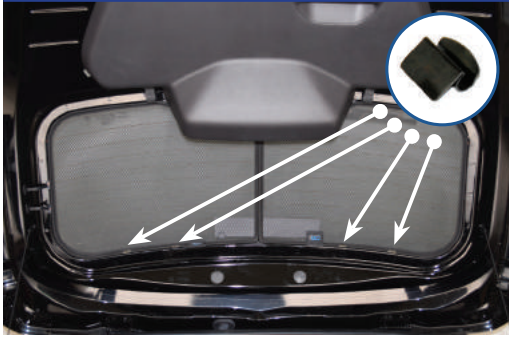

CL-M14 x 1

Tailgate Shade Installation

STEP 1

STEP 2

STEP 3

STEP 4

STEP 5

STEP 6

Repeat this whole process for the other side.

Installation

FORD KA PLUS 5DR
FOR-KAPL-5-A

Tailgate Shade Installation

STEP 7

STEP 8

STEP 9

STEP 10