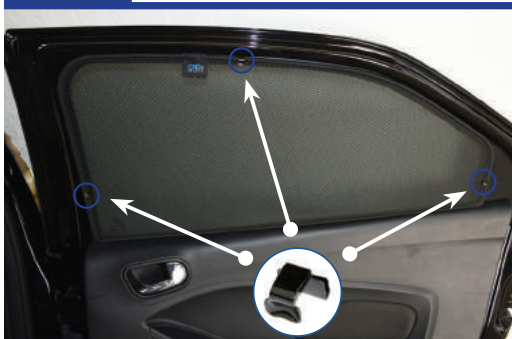

STEP 12

Repeat this whole process for the other side.