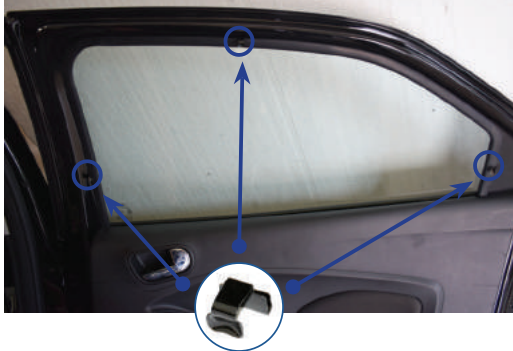

Side Shade Installation

STEP 1

STEP 2

STEP 3

STEP 4

STEP 5

STEP 6

Attach the left clip using the same method as the top clip