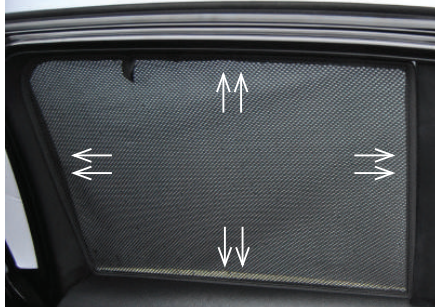

STEP #2

POSITION THE SIDE SHADE

STEP #3

INSERT CLIPS BEHIND INTERIOR TRIM

STEP #4

ENSURE SECURELY FITTED IN PLACE

CAR
SHADES

Side Shade (B) Installation

BMW 1 SERIES 5DR
BMW-1SER-5-B

COMPONENTS NEEDED:

STEP #1

ATTACH CLIPS ON SHADE EDGES

STEP #2

POSITION THE SIDE SHADE

STEP #3

INSERT CLIPS BEHIND INTERIOR TRIM

STEP #4

ENSURE SECURELY FITTED IN PLACE

CAR
SHADES

Rear Shade Installation

BMW 1 SERIES 5DR

BMW-1SER-5-B

COMPONENTS NEEDED:

CL-M12 x 4