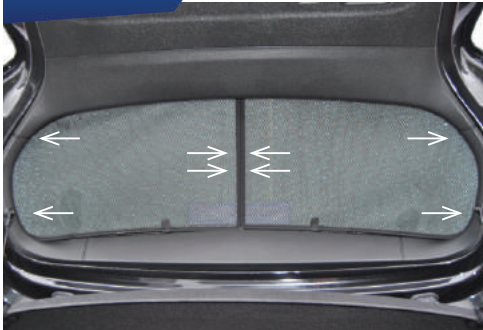

STEP #4

ENSURE SECURELY FITTED IN PLACE

CAR
SHADES

Rear Shade Installation

BMW 1 SERIES 5DR

BMW-1SER-5-B

COMPONENTS NEEDED:

CL-M12 x 4

CL-M14 x 1

STEP #1

ATTACH CLIPS ON SHADE EDGES

STEP #2

POSITION THE REAR SHADE

STEP #3

INSERT CLIPS BEHIND INTERIOR TRIM

STEP #4

REPEAT THE PROCESS ON OTHER SHADE

STEP #5

ENSURE SECURELY FITTED IN PLACE

CAR
SHADES