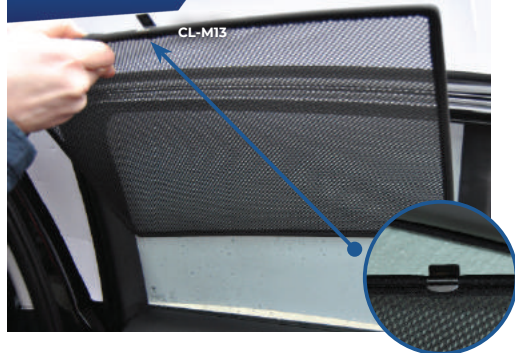

STEP #1

ATTACH CLIPS ON SHADE EDGES