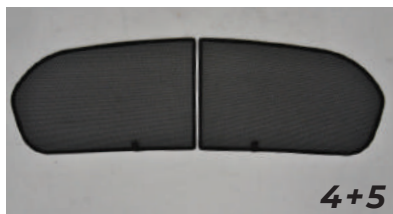

Installation Manual

BMW 1 SERIES 5DR
BMW-1SER-5-B

COMPONENTS INCLUDED

SHADES

FIXING CLIPS

CL-M04 x 2

CL-M12 x 4

CL-M13 x 2

CL-M14 x 1

Side Shade (A) Installation

BMW 1 SERIES 5DR
BMW-1SER-5-B

COMPONENTS NEEDED:

CL-M13 x1

CL-M04 x1

STEP #1

ATTACH CLIPS ON SHADE EDGES