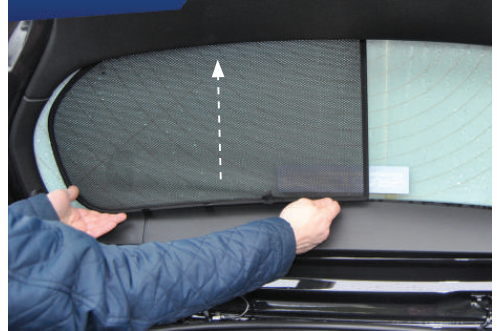

CL-M14 x 1

STEP #1

ATTACH CLIPS ON SHADE EDGES

STEP #2

POSITION THE REAR SHADE

STEP #3

INSERT CLIPS BEHIND INTERIOR TRIM

STEP #4