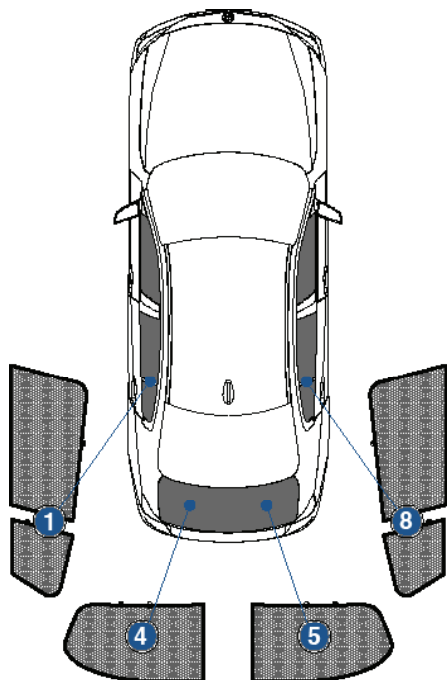

Installation Manual

BMW 1 SERIES 5DR
BMW-1SER-5-B

COMPONENTS INCLUDED

SHADES

FIXING CLIPS

CL-M04 x 2

CL-M12 x 4

CL-M13 x 2

CL-M14 x 1

Side Shade (A) Installation

BMW 1 SERIES 5DR
BMW-1SER-5-B

COMPONENTS NEEDED:

CL-M13 x1

CL-M04 x1

STEP #1

ATTACH CLIPS ON SHADE EDGES